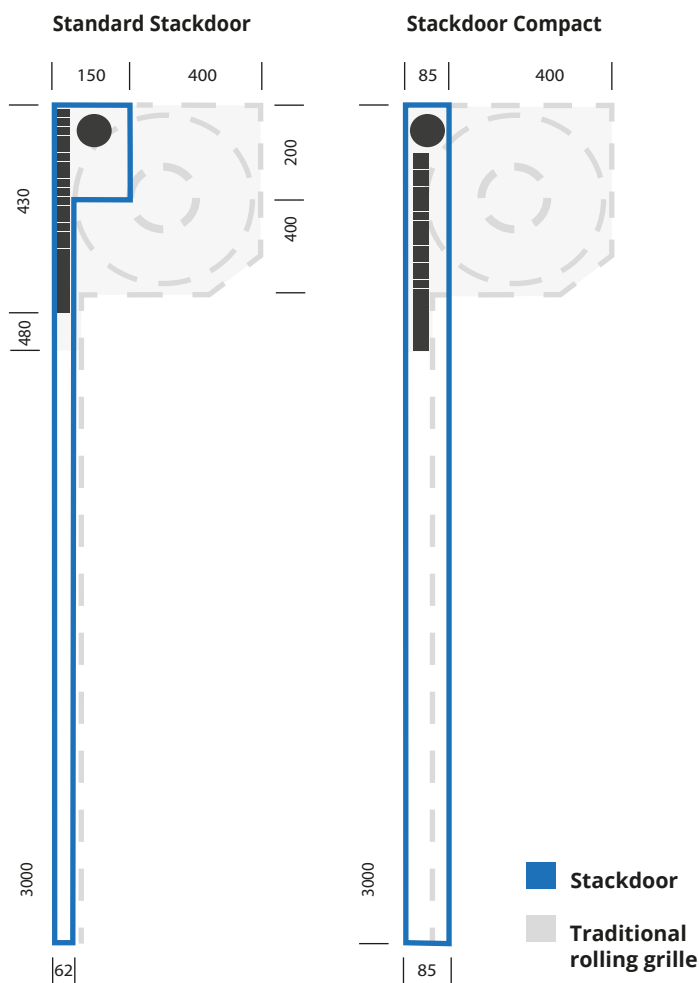

**STACKDOOR**

**Stackdoor is the safest security grille**

**Side view Stackdoor**

By showing the dimensions of a traditional rolling grille and Stackdoor with an average height of 3000 mm, side by side, the reduction of size is apparent.

Stackdoor sets the norm in security grilles. Through continuously innovation Stackdoor is the highest certified security grille recognized by insurers for facade and entrance. With the latest RC resistance class certificate (RC2/RC3) Stackdoor surpasses all other open security grilles. Hence Stackdoor security grille is applicable in circumstances where security level 4 and 5 is required.

**What makes the patented Stackdoor security grille unique?**

✓ **Heavy break-in resistancy**

- RC2/RC3 certified (EN 1627) (the only one in the market)
- Compliant to security level 4 and 5 standard
- 3 to 5x times more material thickness
- Non-liftable
- High preventive appearance
- Up to 15 minutes break-in delay

✓ **Design**

- Stackable lightweight & strong construction
- Slim design & maximum transparency
- Available in any color and stainless steel
- In any shape available (straight, round, angle)
- Wide span without intermediate side guides